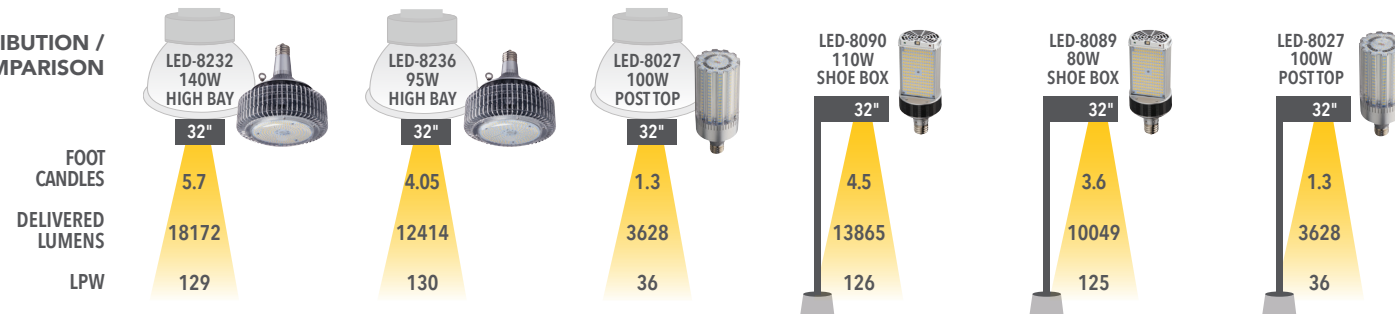

SCREW-IN RETROFITS

REPLACES HID LAMPS UP TO

SHOE BOX / WALL PACK

HIGH BAY / LOW BAY

BOLLARD / POST TOP

1000W	400W	320W	250W	175W	150W	100W	70W	50W
<p>320W 8091 8091-HV EX39 BASE</p>	<p>110W 8090-G4 8090-G4-HV EX39 BASE</p>		<p>80W 8089-G5 EX39 BASE</p>	<p>50W 8088-G4 EX39 OR E26 BASE</p>		<p>30W 8087-G4 EX39 OR E26 BASE</p>	<p>20W 8086-G4 E26 BASE</p>	
<p>270W 8242 8242-HV EX39 BASE</p>	<p>150W 8130 EX39 BASE</p>	<p>135W 8132 EX39 BASE</p>	<p>90W 8136 EX39 BASE</p>	<p>95W 8236 EX39 BASE</p>	<p>45W 8056 EX39 OR E26 BASE</p>	<p>50W 8045 E39 BASE</p>	<p>30W 8054-G2 8054-G2-DIM E26 BASE</p>	
<p>80W/100W/110W 8027-G7-345 EX39 BASE</p>	<p>35W/45W/60W 8024-G7-345 EX39 OR E26 BASE</p>	<p>35W/45W/60W 8024-G7-345 EX39 OR E26 BASE</p>	<p>35W/45W/60W 8024-G7-345 EX39 OR E26 BASE</p>	<p>35W/45W/60W 8024-G7-345 EX39 OR E26 BASE</p>	<p>24W 8029-345 EX39 OR E26 BASE</p>	<p>18W 8039-345 EX39 OR E26 BASE</p>	<p>14W 8038-345 E26 BASE</p>	<p>11W 8037-345 E26 BASE</p>
			<p>35W 8019 EX39 BASE</p>	<p>25W 8018 EX39 OR E26 BASE</p>	<p>20W 8017 8017-DIM E26 BASE</p>	<p>14W 8015 E26 BASE</p>		

flexCOLOR

LIGHT DISTRIBUTION / FOOT CANDLE COMPARISON

DLC CEILING-MOUNTED HIGH BAY FIXTURES

DLC POLE-MOUNTED AREA FIXTURES

CHOOSE THE RIGHT SHAPE TO OPTIMIZE YOUR RETROFIT

- ENCLOSED FIXTURES
- OPEN FIXTURE ONLY
- OCC OPTIONAL
- UPLIGHT
- DIMMABLE